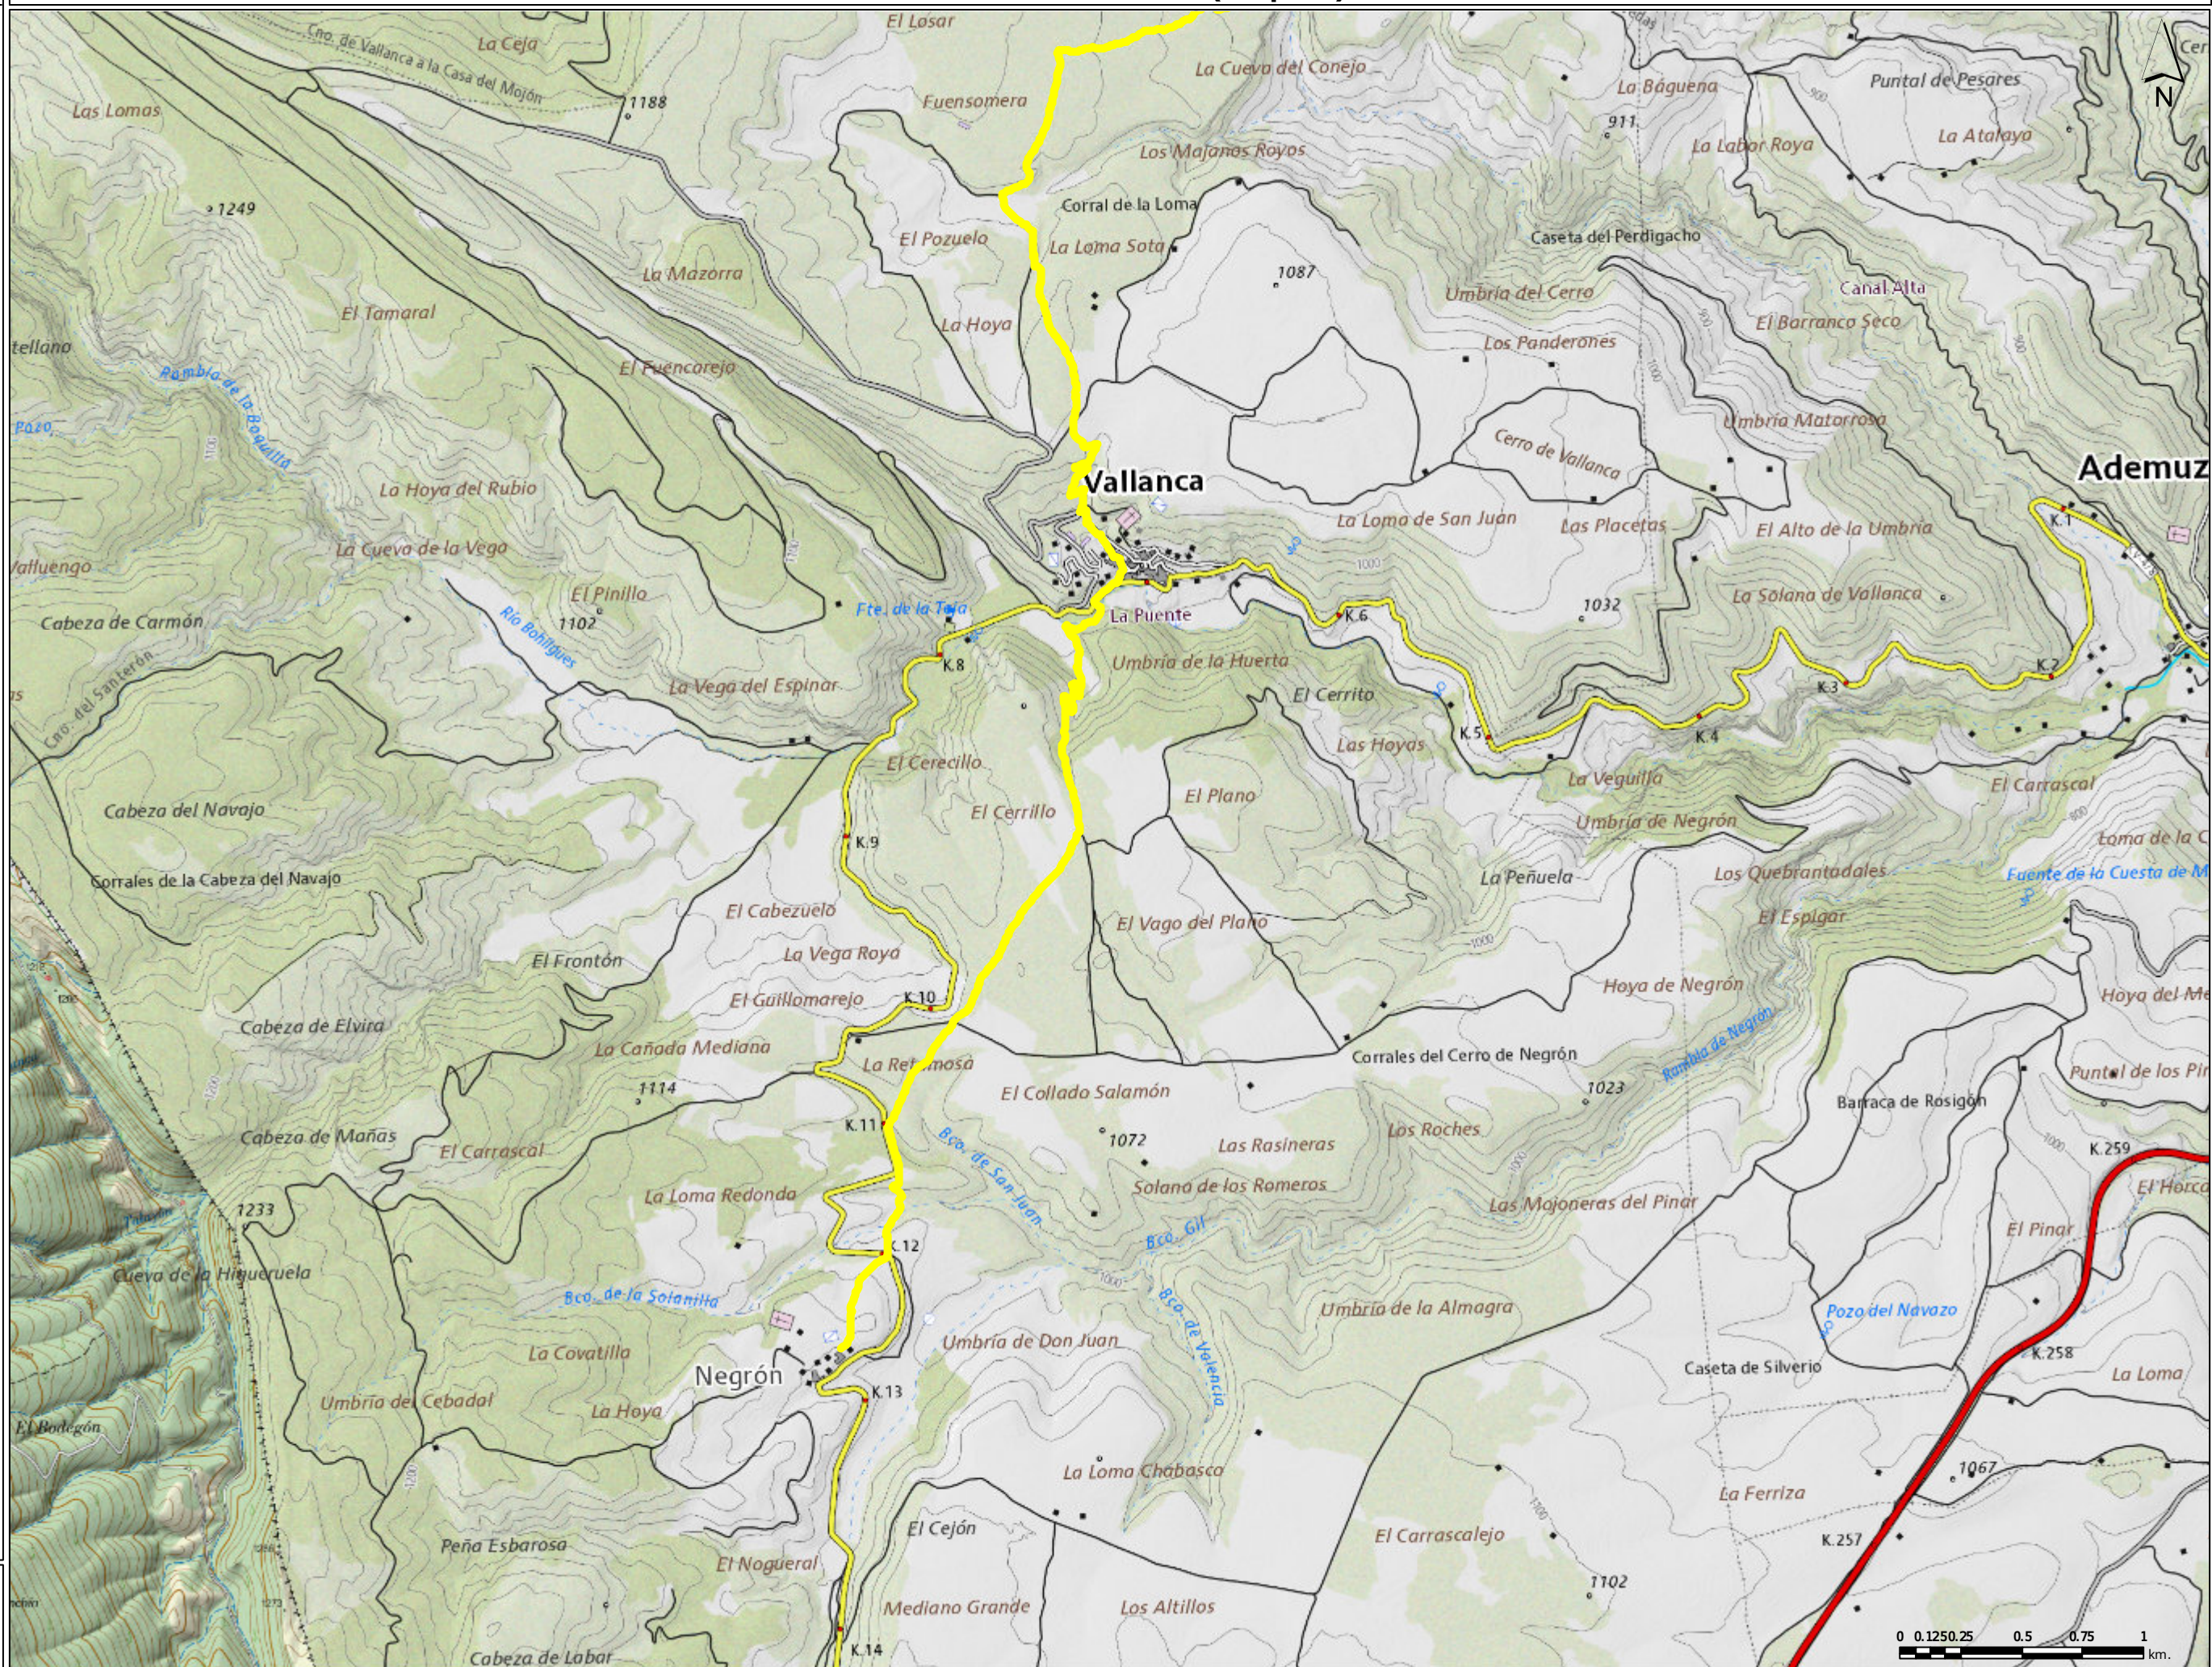

# Legenda

polylineLayer  
Override 1

# PR-CV 131.2 (mapa 1)

# Llegenda

polylineLayer  
Override 1

# PR-CV 131.2 (mapa 2)