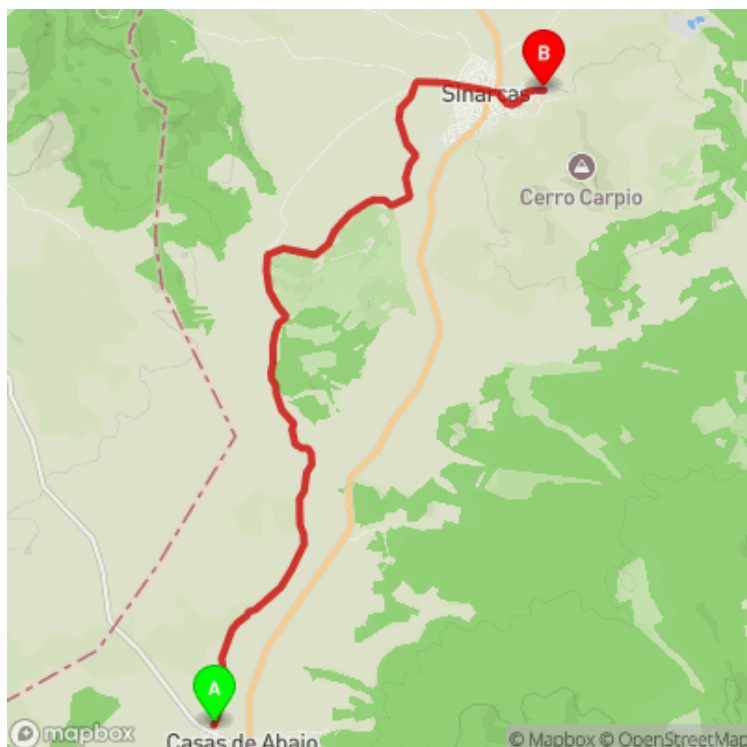

GR 238 E05 LA TORRE - SINARCAS

Mancomunidad del Interior Tierra del Vino / Utiel / Requena-Utiel / Valencia/València

| Datos técnicos | | |
|----------------|------------------------|----------|
| | estimated walking time | 03h 25' |
| | elevation gain | 150 m |
| | elevation loss | 650 m |
| | horizontal length | 10.80 km |

- Trail continues
- Left turn
- Right turn
- Wrong direction
- Shared trail section

- Keep dogs on a leash
- Respect the flora
- Respect the wildlife
- Stay on the trails
- Carry water
- Hike with others
- Choose routes according to your fitness level
- Be properly equipped
- More info and tips
- No lighting fires
- No motor vehicles
- No littering

Certification status: No quality controls

Date of certification: 04/07/2008

Trail: One way (point-to-point)

GR 238 E05 LA TORRE - SINARCAS

Mancomunidad del Interior Tierra del Vino / Utiel / Requena-Utiel / Valencia/València